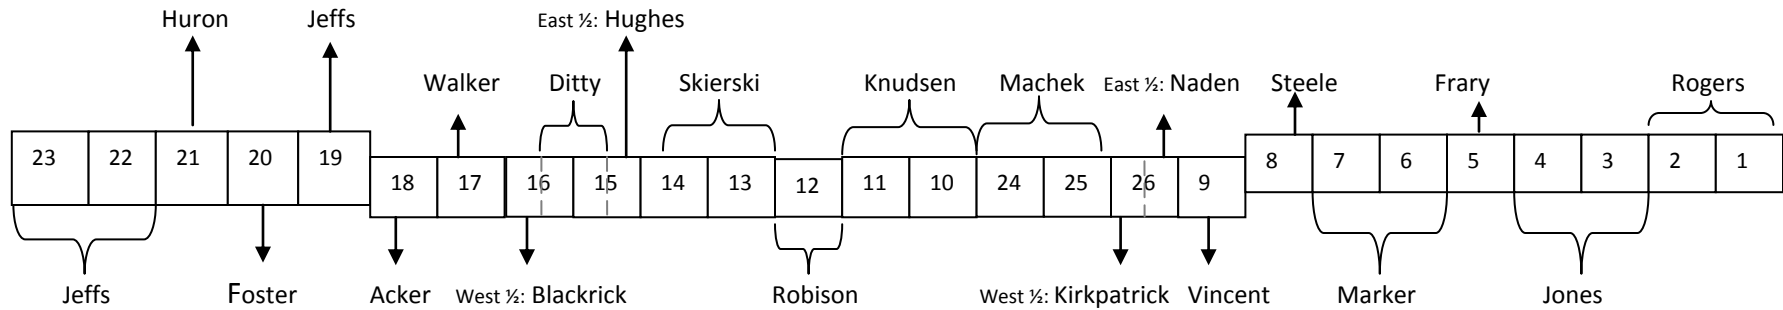

# Crystal Lake Township Cemetery North

## Close Up for Section "H"

Not to Scale, for Identification Use Only

Updated October 2015

To date (July 2015) no exact measurements for these plots have been found in Township records. It is *assumed* that they are each 10 deep and 16 wide. However, actual measurements of boxed off sections vary widely.